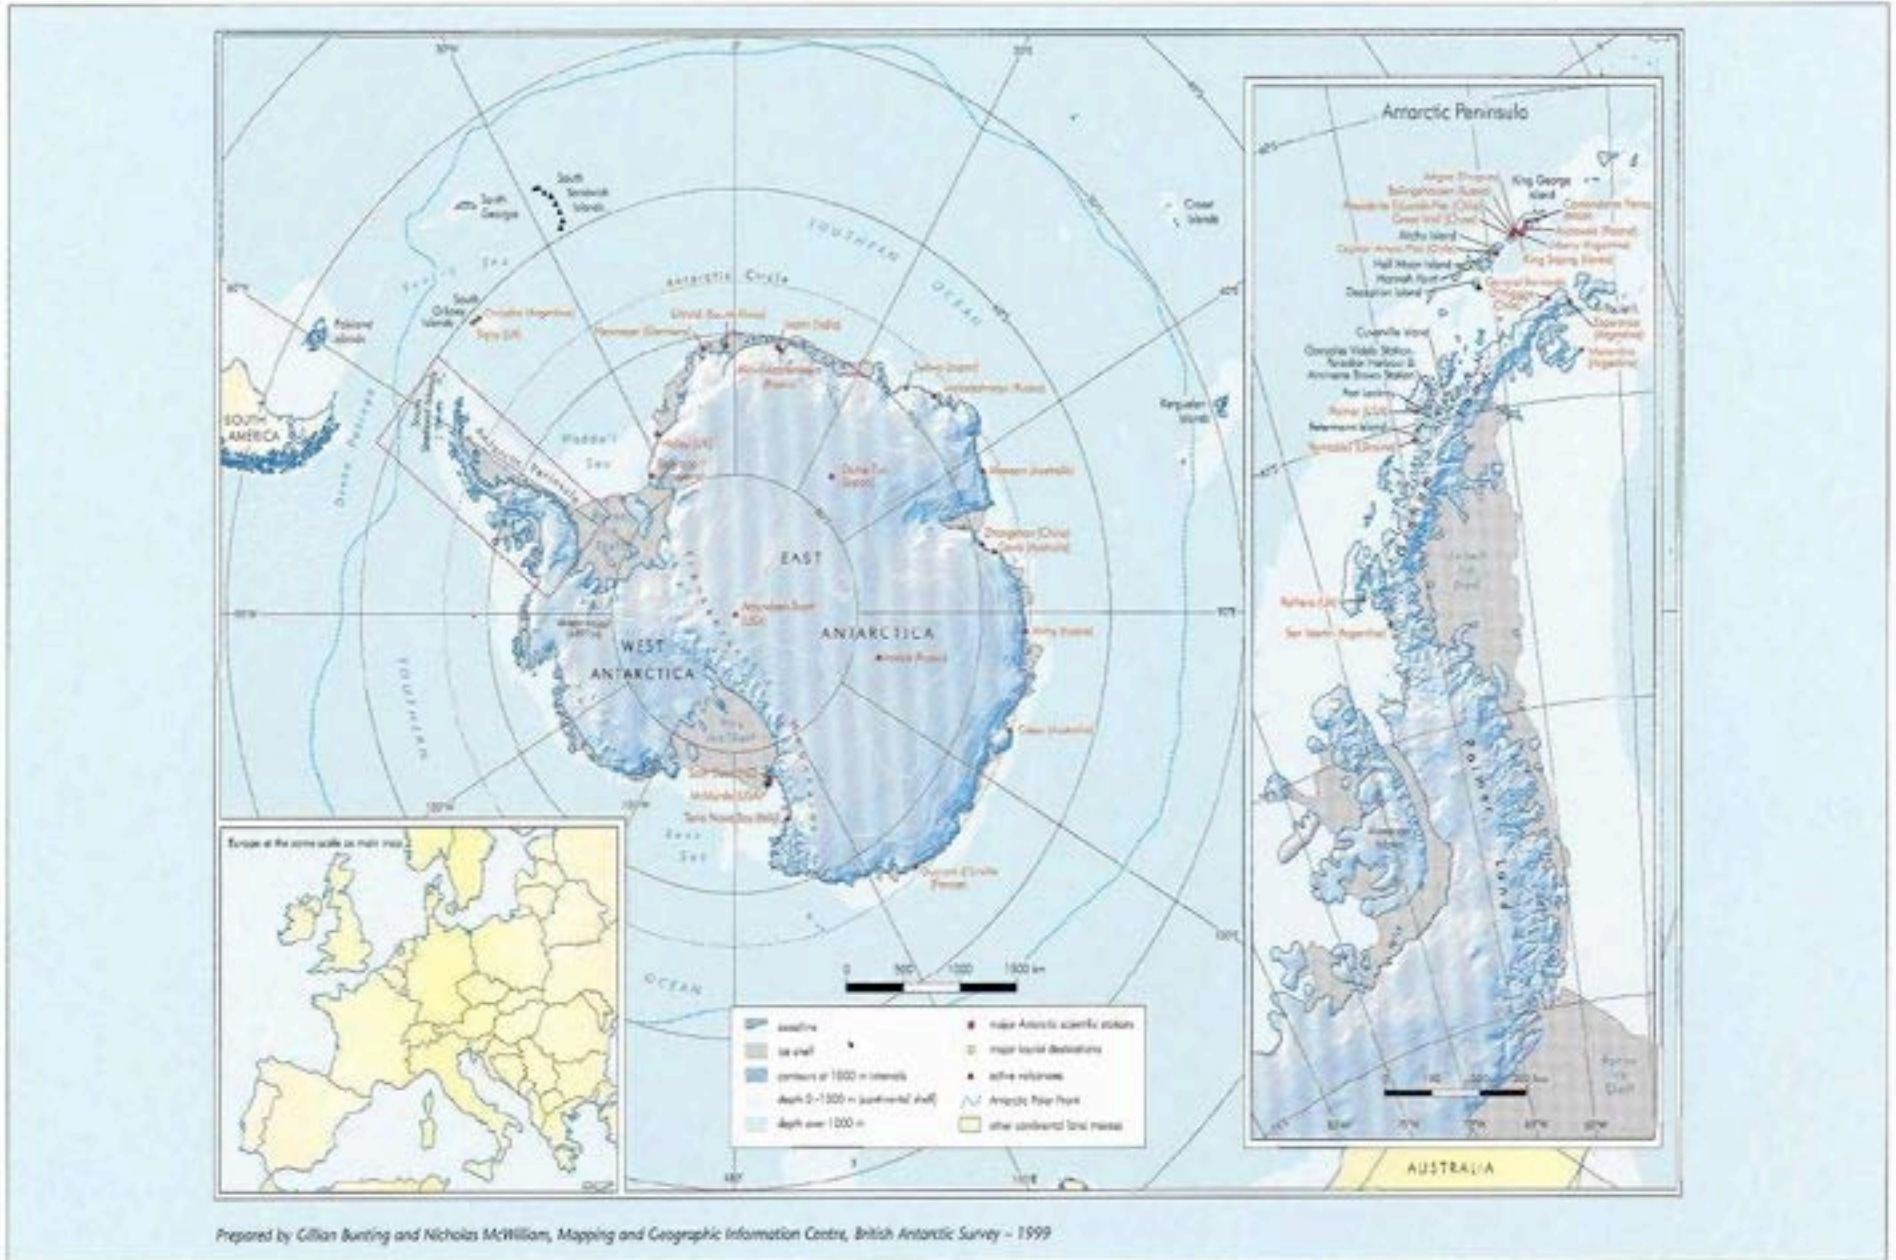

**Oden Expedition to McMurdo Station, Antarctica
December 10, 2006 – December 29, 2006**

**POLAR
TREC**

**National Science Foundation
Swedish Arctic Research Program
Instituto Antartico Chileno
Arctic Research Consortium of the US**

Animals

Magellan Penguins

**Cooper Guest
Laboratory Technician
Seawater Nutrient Study**

Safety Training

Food is good!

The continent of Antarctica

Thank You!

www.polartrec.com

Join the journey, make global connections and be a part of the International Polar Year!